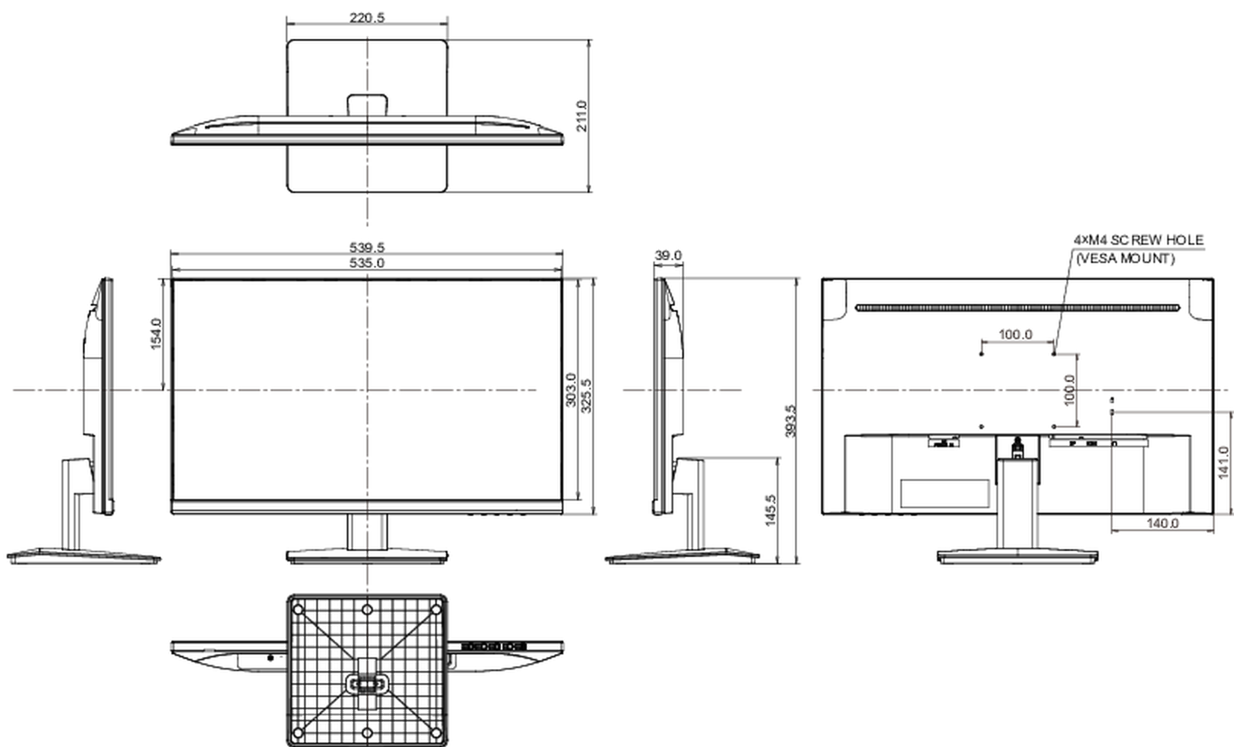

## 04 MECHANICAL

<b>Display position adjustments</b>	tilt
<b>Tilt angle</b>	20° up; 5° down
<b>VESA mounting</b>	100 x 100mm
<b>Cable management system</b>	yes

## 08 DIMENSIONS / WEIGHT

Product dimensions W x H x D	539.5 x 393 x 211mm
Weight (without box)	3.5kg
EAN code	4948570123834

All trademarks and registered trademarks acknowledged. E & O E. Specification subject to change without notice. All LCD's comply with ISO-9241-307:2008 in connection with pixel defects.