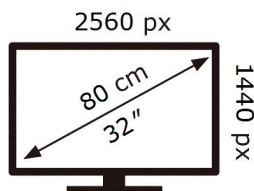

ENERG

SAMSUNG

S32D600EAU

22 kWh/1000h

ABCDEF **G**

36 kWh/1000h

2019/2013