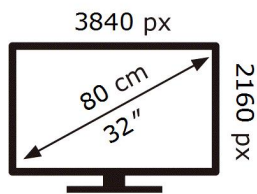

ENERG

SAMSUNG

S32DM703UU

32 kWh/1000h

ABCDEF **G**

58 kWh/1000h

2019/2013