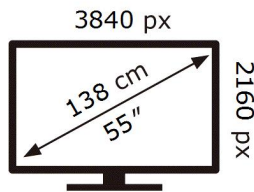

ENERG

SAMSUNG

QE55Q68BAU

77 kWh/1000h

ABCDEF **G**

130 kWh/1000h

2019/2013