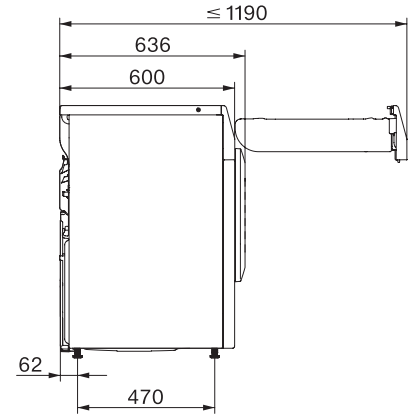

TEL685WP 125 Gala Edition

Asciugatrici T1 a pompa di calore:

con SteamFinish e DryCare 40 per la cura delicata della biancheria.

T1 installation drawing, slanted facia or straight facia, measures in mm

T1 drawing, slanted facia or straight facia, measures in mm

T1 drawing, slanted facia or straight facia, with porthole, measures in mm

T1 drawing, slanted facia or straight facia, measures in mm