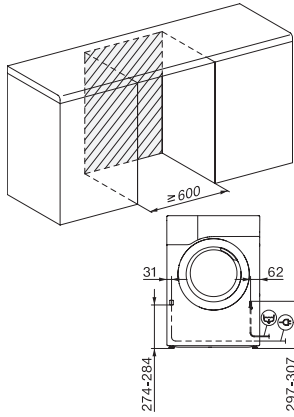

TEL685WP 125 Gala Edition

Asciugatrici T1 a pompa di calore:

con SteamFinish e DryCare 40 per la cura delicata della biancheria.

T1 installation drawing, slanted facia or straight facia, measures in mm

T1 drawing, slanted facia or straight facia, measures in mm

T1 drawing, slanted facia or straight facia, with porthole, measures in mm

T1 drawing, slanted facia or straight facia, measures in mm