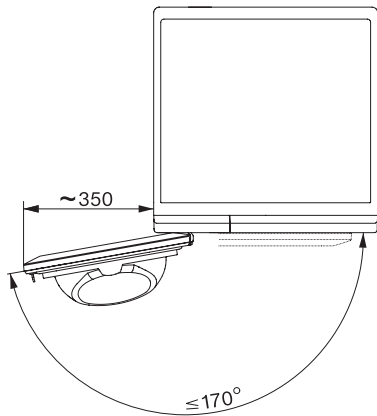

TEL685WP 125 Gala Edition

Asciugatrici T1 a pompa di calore:

con SteamFinish e DryCare 40 per la cura delicata della biancheria.

T1 installation drawing, slanted facia or straight facia, measures in mm

T1 drawing, slanted facia or straight facia, measures in mm

T1 drawing, slanted facia or straight facia, with porthole, measures in mm

T1 drawing, slanted facia or straight facia, measures in mm