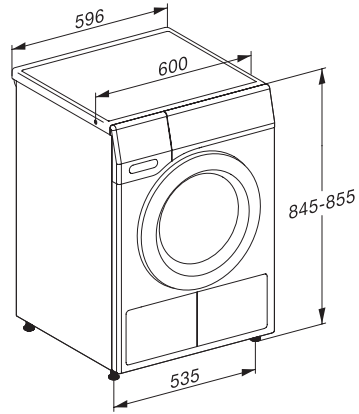

TEL685WP 125 Gala Edition

Asciugatrici T1 a pompa di calore:

con SteamFinish e DryCare 40 per la cura delicata della biancheria.

T1 installation drawing, slanted facia or straight facia, measures in mm

T1 drawing, slanted facia or straight facia, measures in mm

T1 drawing, slanted facia or straight facia, with porthole, measures in mm

T1 drawing, slanted facia or straight facia, measures in mm