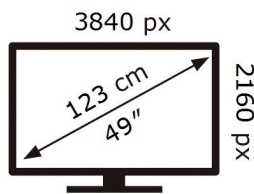

**ENERG**

**SAMSUNG**

UE49RU7379U

**110** kWh/1000h

ABCDEF **G**

**125** kWh/1000h

2019/2013