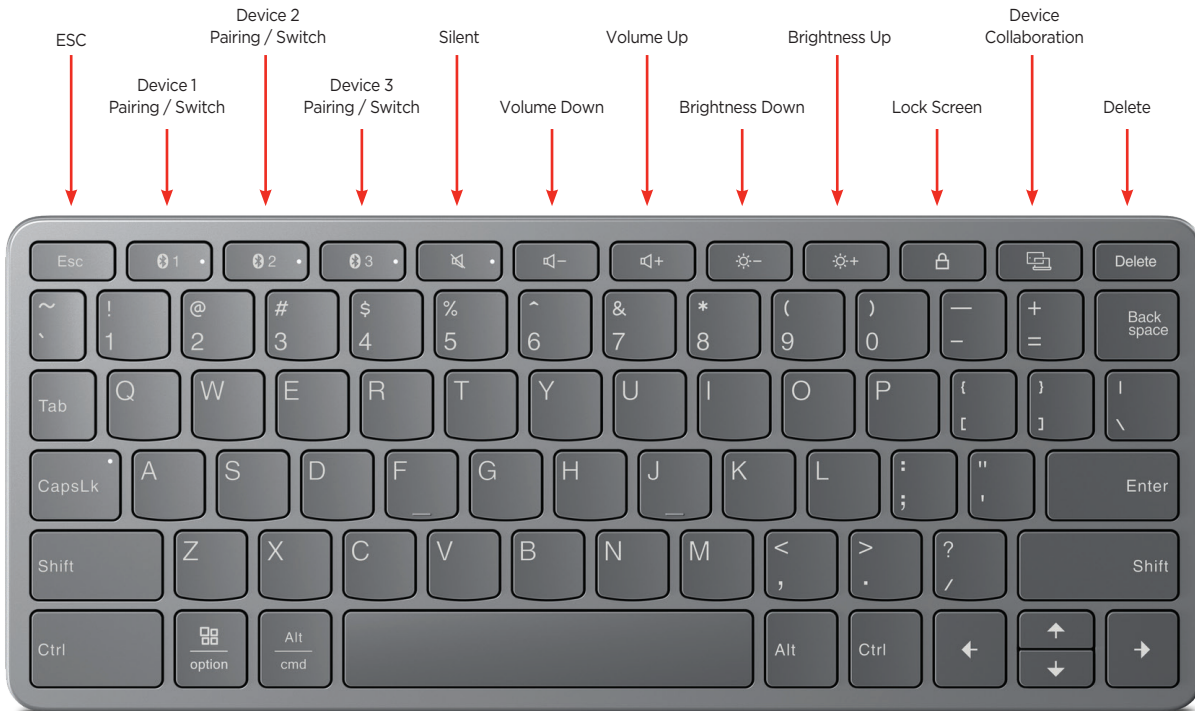

Lenovo Multi-Device Wireless Keyboard

12 Function Keys

Keyboard Shortcut Keys

Stay one step ahead with these keyboard shortcuts

Shortcuts	
⌘ + L	Lock screen
⌘ + D	Home screen
⌘ + S	Google search
⌘ + N	Notification center
⌘ + I	Open settings
⌘ + E	Open file manager
⌘ + W	Close current app
⌘ + Number Key	Open an app from taskbar
⌘ + ⏏	Esc

Shortcuts	
⌘ + A	Show or Hide taskbar
⌘ + ← or →	Snap the current app to the left or right
⌘ + ↑ or ↓	Switch application window state
⌘ + M	Remove all floating windows
Alt + Tab	Recent apps
Alt + Shift	Switch language
Ctrl + Shift	Switch input method
Ctrl + Space	Switch keyboard layout

WWW.LENOVO.COM

Smarter
technology
for all

Lenovo