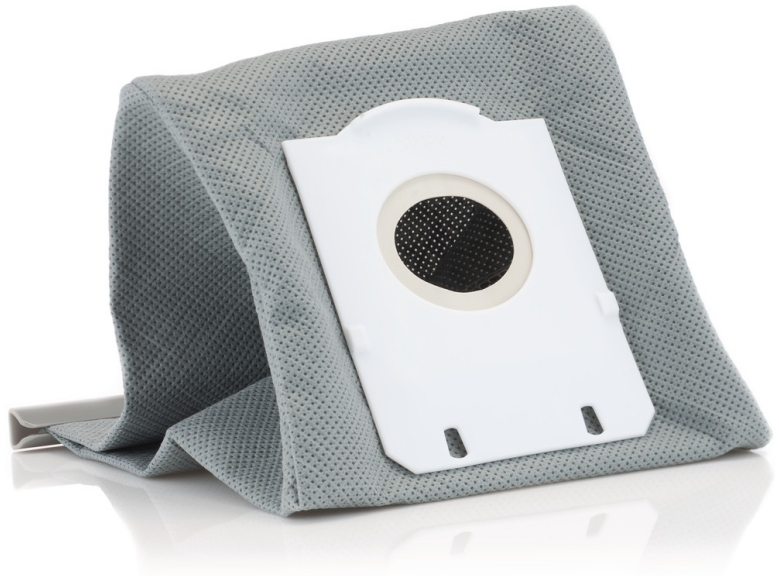

PHILIPS

Reusable dust bag

CRP485

For storage of dust in your vacuum cleaner

Find matching products on the specifications tab

A reusable cotton dust bag with a zip, which fits in a high number of cylinder vacuum cleaners. Practical for use in countries where disposable dust bags are not available.

Ease of using Philips spare parts

- Easily renew your product with original Philips parts

Highlights

Easy replacement of product parts

From time to time your product needs a facelift, and with Philips consumer replacement parts to renew your product, it's never been so easy! All this with guaranteed Philips quality.

Specifications

Replaceable part

Fits product types: FC9062/01, FC9071/01, FC9071/02, FC9071/03, FC9073/01, FC9057/01, FC9067/01, FC9078/01, FC9060/02, FC9070/01, FC9050/01, FC9052/01, FC9054/01, FC9056/02, FC9060/01, FC9060/99, FC9061/01, FC9062/02, FC9062/03, FC9064/01, FC9066/01, FC9066/02, FC9066/03, FC9066/04, FC9067/02, FC9072/01, FC9074/01, FC9076/01, FC9076/02, FC9064/03