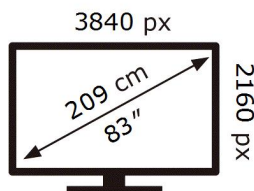

ENERG

SAMSUNG

GQ83S90DAE

150 kWh/1000h

ABCDEF **G**

192 kWh/1000h

2019/2013