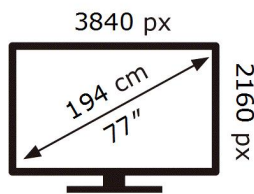

ENERG

SAMSUNG

GQ77S90DAE

126 kWh/1000h

ABCDEF **G**

161 kWh/1000h

2019/2013