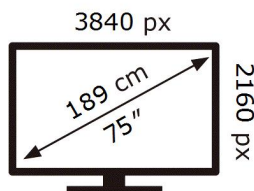

ENERG

SAMSUNG

QE75QN92DAT

102 kWh/1000h

ABCDEF **G**

248 kWh/1000h

2019/2013