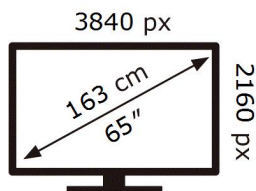

ENERG 

SAMSUNG

UE65DU8070U

107 kWh/1000h

ABCDEF **G**

164 kWh/1000h

2019/2013