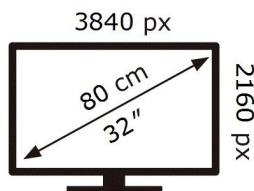

ENERG

SAMSUNG

S32DG802SU

47 kWh/1000h

ABCDEF **G**

HDR

65 kWh/1000h

2019/2013