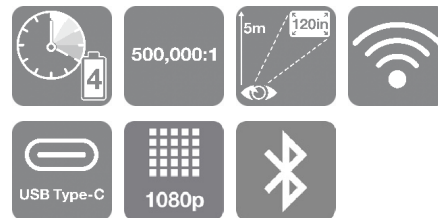

Moverio BT-40SN

DATASHEET / BROCHURE

Moverio BT-40SN all-in-one smart glasses include a custom-made intelligent controller and offer advanced optical technology with Full HD 1080p resolution, wide field of view and vivid colour reproduction.

PRODUCT SPECIFICATIONS

OPTICAL

Model Type	See-through binocular OTG (Over the Glasses)
Optical technology	Si-OLED (Silicon - Organic Light-Emitting Diode)
Panel size	0,45 inch wide panel (16:9)
Pixel Number	2.073.600 pixels (1.920x 1.080) x RGB
Field of View	Approx.34 °
Screen Size (Projected Distance)	120 inches at5 m
Colour Reproduction	24-bit colour (16.77 million colours)
3D support	Side By side
Contrast ratio	500.000 : 1