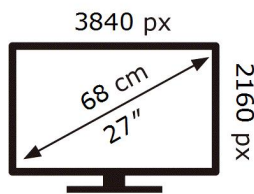

ENERG

SAMSUNG

S27D702EAU

23 kWh/1000h

ABCDEF **G**

39 kWh/1000h

2019/2013