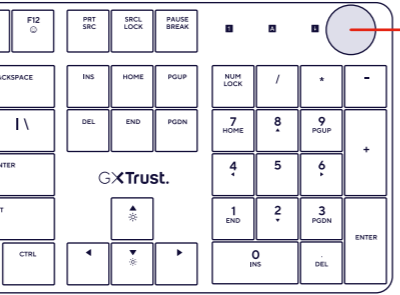

5.

6.

● CLEVER GAMING

GAMING X Trust.

TORIX
USER GUIDE
MECHANICAL KEYBOARD

SOFTWARE DOWNLOAD SOFTWARE AT:
www.trust.com/24910/download

FAQ WWW.TRUST.COM/24910/FAQ
Trust International BV - Laan van Barcelona 600 - 3317DD, Dordrecht, The Netherlands
©2023 Trust All rights reserved.

1.

2.

3.

4.