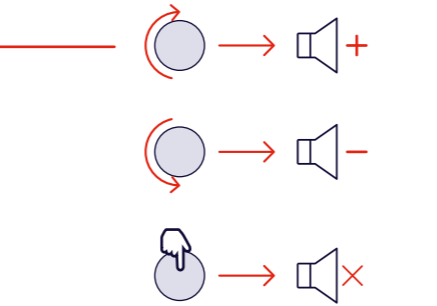

5.

6.

● CLEVER GAMING

GAMING X Trust.

TORIX
USER GUIDE
MECHANICAL KEYBOARD

SOFTWARE DOWNLOAD SOFTWARE AT:
www.trust.com/24910/download

FAQ WWW.TRUST.COM/24910/FAQ
Trust International BV - Laan van Barcelona 600 - 3317DD, Dordrecht, The Netherlands
©2023 Trust All rights reserved.