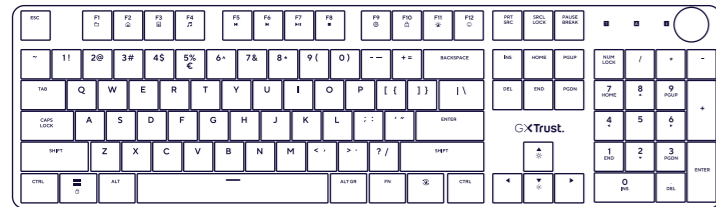

5.

6.

● CLEVER GAMING

GAMING X Trust.

TORIX
USER GUIDE
MECHANICAL KEYBOARD

SOFTWARE DOWNLOAD SOFTWARE AT:
www.trust.com/24910/download

FAQ WWW.TRUST.COM/24910/FAQ
Trust International BV - Laan van Barcelona 600 - 3317DD, Dordrecht, The Netherlands
©2023 Trust All rights reserved.

1.

2.

3.

4.