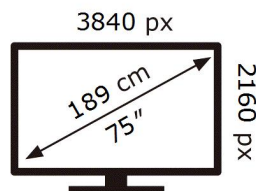

ENERG

SAMSUNG

QE75LS03DAU

129 kWh/1000h

ABCDEF **G**

264 kWh/1000h

2019/2013