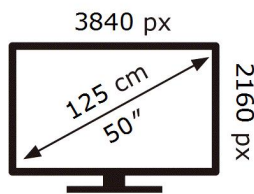

**SAMSUNG**

UE50DU8500K

**70** kWh/1000h

ABCDEF **G**

**HDR**

**110** kWh/1000h

2019/2013