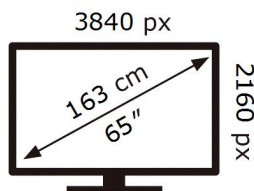

ENERG

SAMSUNG

UE65DU8500K

107 kWh/1000h

ABCDEF **G**

HDR

164 kWh/1000h

2019/2013