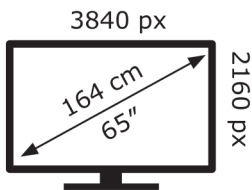

ENERG

Hisense

65E7NQTUK PRO

85 kWh/1000h

ABCDEF**G**

200 kWh/1000h

2019/2013

ENERG