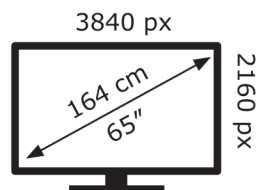

Hisense

65E7NQTUK PRO

85 kWh/1000h

ABCDEF**G**

200 kWh/1000h

2019/2013