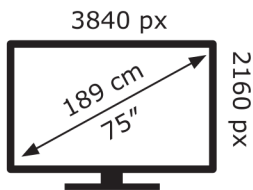

# ENERG

Hisense

75E7NQTUK

**105** kWh/1000h

ABCDEF**G**  
**HDR**  
**180** kWh/1000h

2019/2013