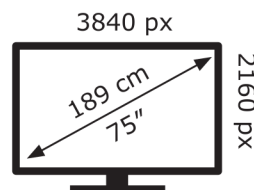

# ENERG

Hisense

75E7NQTUK

**105** kWh/1000h

ABCDEF**G**  
**HDR**  
**180** kWh/1000h

2019/2013