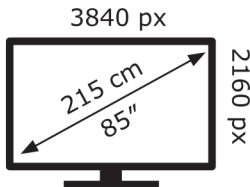

ENERG

Hisense

85E7NQTUK PRO

128 kWh/1000h

ABCDEF**G**

270 kWh/1000h

2019/2013

ENERG