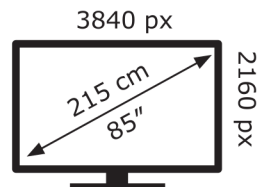

Hisense

85E7NQTUK PRO

128 kWh/1000h

ABCDEF**G**

270 kWh/1000h

2019/2013