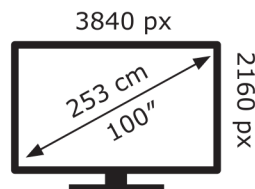

Hisense

100E7NQTUK PRO

158 kWh/1000h

ABCDEF**G**

350 kWh/1000h

2019/2013