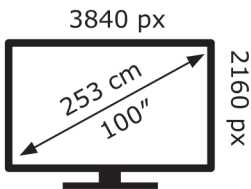

ENERG

Hisense

100E7NQTUK PRO

158 kWh/1000h

ABCDEF**G**

350 kWh/1000h

2019/2013

ENERG