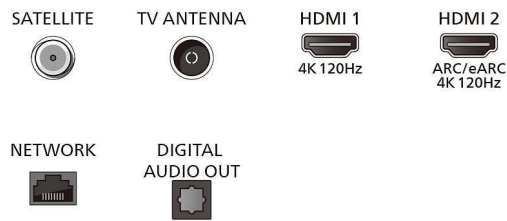

Tuner/Reception/Transmission

- Digital TV: DVB-T/T2/T2-HD/C/S/S2
- TV Programme guide*: 8-day Electronic

Connections

Side

Bottom

Specifications

- Programme Guide
- Signal strength indication
- Teletext: 1000 page Hypertext
- HEVC support