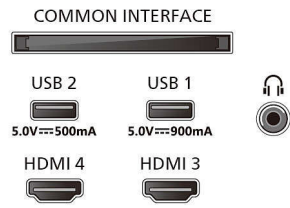

4K Ambilight TV

106 cm (42") Ambilight TV P5 AI perfect picture engine, Google TV™, Dolby Vision and Dolby Atmos

42OLED809/12

Specifications

Ambilight

- Ambilight Features: Wall colour adaptive, Lounge light mode, Game Mode, Ambilight Music, Sunrise Alarm, AmbiSleep, Ambilight FTI Animation, Works with Philips Wireless Home Speakers
- Ambilight Version: 3 sided

Picture/Display

- Diagonal screen size (inch): 42 inch
- Diagonal screen size (metric): 106 cm

- Display: 4K Ultra HD OLED
- Panel resolution: 3840 x 2160
- Native refresh rate: 120 Hz
- Picture engine: P5 AI Perfect Picture Engine
- Picture enhancement: Perfect Natural Motion, Micro Dimming Perfect, Dolby Vision, HLG (Hybrid Log Gamma), CalMAN Ready, IMAX enhanced mode, HDR10+ Adaptive, Film-maker mode

Display input resolution

- Resolution-Refresh rate: 576 p - 50 Hz, 640 x 480 - 60 Hz, 720 p - 50 Hz, 60 Hz, 1920 x 1080p -24/25/30/50/ 60/100/120/144Hz, 2560 x 1440 - 60/120/144Hz, 3840x2160p - 24/25/30/50/60/100/120/144Hz

Tuner/Reception/Transmission

- Digital TV: DVB-T/T2/T2-HD/C/S/S2
- TV Programme guide*: 8-day Electronic

Connections

Side