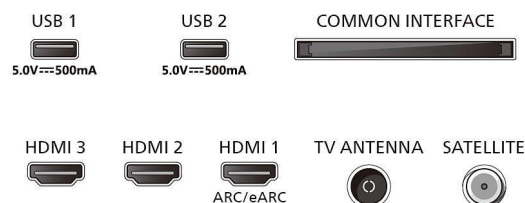

Power

- Mains power: AC 220 - 240 V 50/60 Hz
- Standby power consumption: less than 0.5 W
- Power Saving Features: Auto switch-off timer, Picture mute (for radio), Eco mode, Light sensor

Accessories

- Included accessories: Remote Control, 2 x AAA Batteries, Tabletop stand, Power cord, Quick Use Guide, Legal and safety brochure

Design

- Colours of TV: Matt black bezel
- Stand design: Black arch stands

Dimensions

- Distance between 2 stands: 812 mm

- Wall-mount compatible: 200 x 200 mm

Connections

Side

Rear