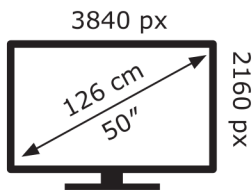

ENERG ⚡

Hisense

50A7NQTUK

54 kWh/1000h

ABCDEF**G**

100 kWh/1000h

2019/2013

ENERG ⚡