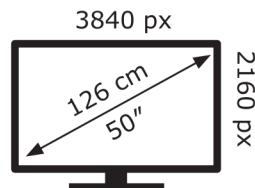

Hisense

50A7NQTUK

54 kWh/1000h

ABCDEF**G**

100 kWh/1000h

2019/2013