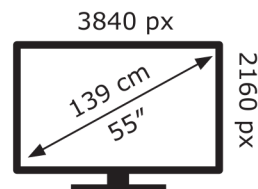

Hisense

55A7NQTUK

62 kWh/1000h

ABCDEF**G**

120 kWh/1000h

2019/2013