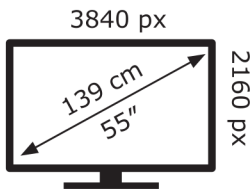

ENERG

Hisense

55A7NQTUK

62 kWh/1000h

ABCDEF**G**

120 kWh/1000h

2019/2013

ENERG