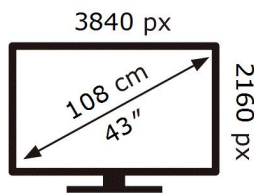

ENERG

SAMSUNG

QE43Q60DAU

50 kWh/1000h

ABCDEF **G**

101 kWh/1000h

2019/2013