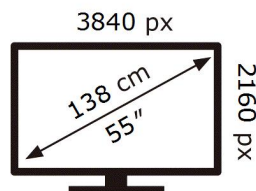

ENERG

SAMSUNG

QE55Q80DAT

77 kWh/1000h

ABCDEF **G**

224 kWh/1000h

2019/2013