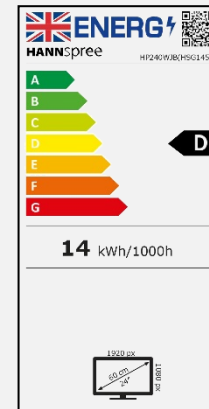

### ERGONOMIC FEATURES

Height  
Adjust.  
Stand

Pivot

Tilt

Swivel

Display Size	60,54 cm / 23.8" Diagonal
Panel Type	TFT – LED Backlight, VA Panel *
Aspect Ratio	16:9
Resolution (H x V)	1920 x 1080 Full HD
Brightness (Typ.)	300cd/m <sup>2</sup> (Typical)
Contrast (Typ.)	3000:1 (Typical)
Contrast (Active)	10.000.000:1 (Active)
Viewing Angle L/R; U/D	178° H / 178° V (CR >10)
Response Time	5 msec (with OD)
Pixel Pitch	0,2745 (H) x 0,2745 (V) mm
Panel Surface	Anti-Glare, Haze-level 25%; Hard coating (3H)
Display Colors	16.7M Colors
Horizontal Frequency	30 ~ 83 kHz
Vertical Frequency	60 ~ 75 Hz
Max Display Frequency	1920 x 1080 @ 60Hz
Input 1	VGA D-Sub
Input 2	HDMI 1.4
Input 3 & 4	DP 1.2; Audio-In
USB	USB 3.0 HUB (1 up, 2 down)
Speakers	2W x 2, Earphone Jack
Power Consumption	On: 14W; Stand-by: 0,5W; Off: 0,3W
AC Power Range	External PSU DC: 12V – 3A Input: AC 100 ~ 240 Volt; 50 ~ 60 Hz
Product Dimensions	541,2 x 215 x 396,9~545,3 with stand mm (W x D x H) 541,2 x 54,3 x 324,8 without stand mm (W x D x H)
Packing Dimensions	755 x 132 x 462 mm (W x D x H)
Net / Gross Weight	2,65 Kg / 5,95 Kg

VESA Mounting	100 x 100 mm
Monitor Stand	Height Adjustable Stand (148 ± 5 mm range)
Tilt / Kensington Lock	-10° ~ +20° (±3°) / Yes
Pivot / Swivel	Yes 90° / Left: 45° - Right: 45°
Controls	Exit (Input) / Menu (Enter) / ▲ (Bri.) / ▼ (Vol.) / Power
Color	5500, 6500, 9300, User Modes
Preset Mode	PC, Movie, Game, ECO Modes
On Screen Display	7 OSD Languages
Extra Features	<ul style="list-style-type: none"> <li>Built-in Webcam 5Mpixel High Definition with "Pop-up" design for privacy</li> <li>Built-in Stereo Microphone (dual)</li> <li>Built-in Speakers</li> <li>Built-in USB 3.0 HUB 1 upstream, 2 downstream</li> <li>Flicker Free / Low Blue Light Mode</li> </ul>
Accessory	Power Supply with Cable; HDMI Cable (1,5m); USB 3.0 Cable B-A (1,5m); Warranty Card; Quick Start Guide