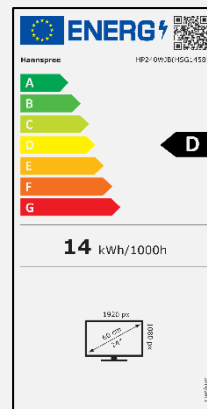

### ERGONOMIC FEATURES

Height  
Adjust.  
Stand

Pivot

Tilt

Swivel

Display Size	60,54 cm / 23.8" Diagonal
Panel Type	TFT – LED Backlight, VA Panel *
Aspect Ratio	16:9
Resolution (H x V)	1920 x 1080 Full HD
Brightness (Typ.)	300cd/m <sup>2</sup> (Typical)
Contrast (Typ.)	3000:1 (Typical)
Contrast (Active)	10.000.000:1 (Active)
Viewing Angle L/R; U/D	178° H / 178° V (CR >10)
Response Time	5 msec (with OD)
Pixel Pitch	0,2745 (H) x 0,2745 (V) mm
Panel Surface	Anti-Glare, Haze-level 25%; Hard coating (3H)
Display Colors	16.7M Colors
Horizontal Frequency	30 ~ 83 kHz
Vertical Frequency	60 ~ 75 Hz
Max Display Frequency	1920 x 1080 @ 60Hz
Input 1	VGA D-Sub
Input 2	HDMI 1.4
Input 3 & 4	DP 1.2; Audio-In
USB	USB 3.0 HUB (1 up, 2 down)
Speakers	2W x 2, Earphone Jack
Power Consumption	On: 14W; Stand-by: 0,5W; Off: 0,3W
AC Power Range	External PSU DC: 12V – 3A Input: AC 100 ~ 240 Volt; 50 ~ 60 Hz
Product Dimensions	541,2 x 215 x 396,9~545,3 with stand mm (W x D x H) 541,2 x 54,3 x 324,8 without stand mm (W x D x H)
Packing Dimensions	755 x 132 x 462 mm (W x D x H)
Net / Gross Weight	2,65 Kg / 5,95 Kg

VESA Mounting	100 x 100 mm
Monitor Stand	Height Adjustable Stand (148 ± 5 mm range)
Tilt / Kensington Lock	-10° ~ +20° (±3°) / Yes
Pivot / Swivel	Yes 90° / Left: 45° - Right: 45°
Controls	Exit (Input) / Menu (Enter) / ▲ (Bri.) / ▼ (Vol.) / Power
Color	5500, 6500, 9300, User Modes
Preset Mode	PC, Movie, Game, ECO Modes
On Screen Display	7 OSD Languages
Extra Features	<ul style="list-style-type: none"> <li>Built-in Webcam 5Mpixel High Definition with "Pop-up" design for privacy</li> <li>Built-in Stereo Microphone (dual)</li> <li>Built-in Speakers</li> <li>Built-in USB 3.0 HUB 1 upstream, 2 downstream</li> <li>Flicker Free / Low Blue Light Mode</li> </ul>
Accessory	Power Supply with Cable; HDMI Cable (1,5m); USB 3.0 Cable B-A (1,5m); Warranty Card; Quick Start Guide