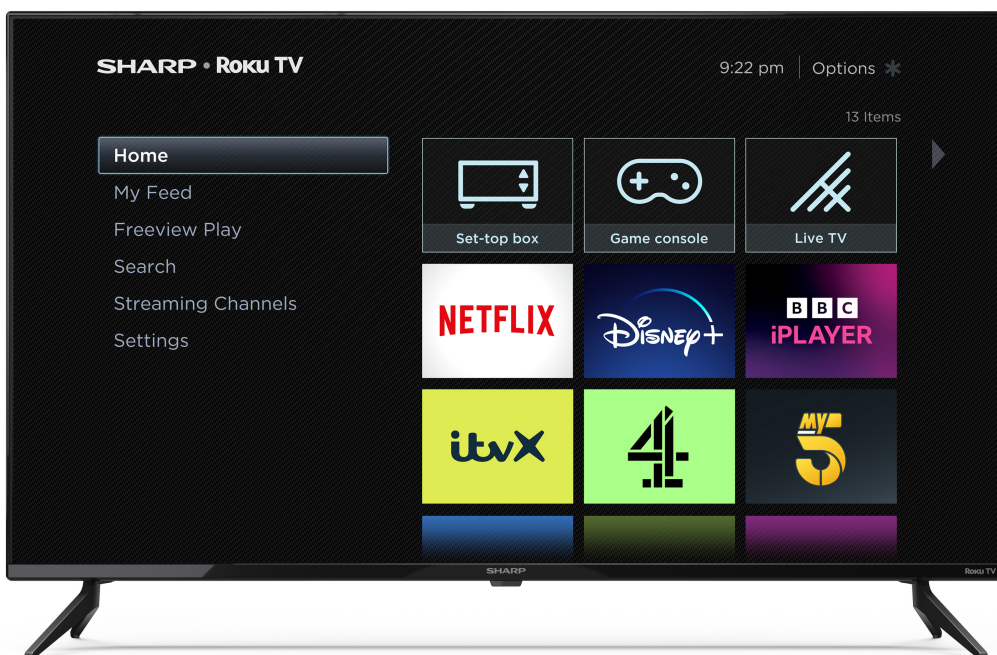

40FD2K  
Ref: 2T-C40FD2KF1FB

# 40" FULL HD SHARP ROKU TV

The 40FD2K is a Full HD Frameless LED Sharp Roku TV with exceptional multimedia functionality.

Frameless

FULL HD  
TV  
1920 x 1080

Active Motion  
200

NETFLIX

prime video

WiFi  
CERTIFIED

## HIGHLIGHTS

- HDR10 support (High Dynamic Range)
- AV1 codec for the highest streaming picture quality
- 3 HDMI inputs
- Simple home screen
- Easy-to-use remote
- HD Tuner DVB-T/T2 (MPEG4 + 10-bit HEVC/H.265)