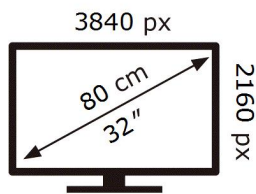

ENERG

SAMSUNG

S32DM702UU

32 kWh/1000h

ABCDEF **G**

58 kWh/1000h

2019/2013