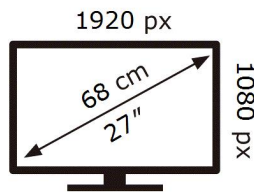

ENERG 

SAMSUNG

S27D364GAU

21 kWh/1000h

2019/2013