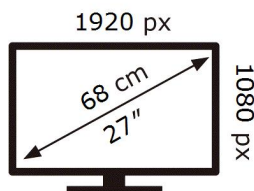

ENERG

SAMSUNG

S27DM502EU

23 kWh/1000h

ABCDEF **G**

32 kWh/1000h

2019/2013