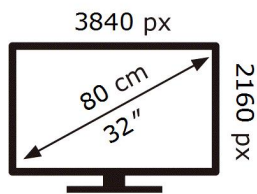

ENERG 

SAMSUNG

S32D706EAU

31 kWh/1000h

ABCDEF **G**

HDR

57 kWh/1000h

2019/2013