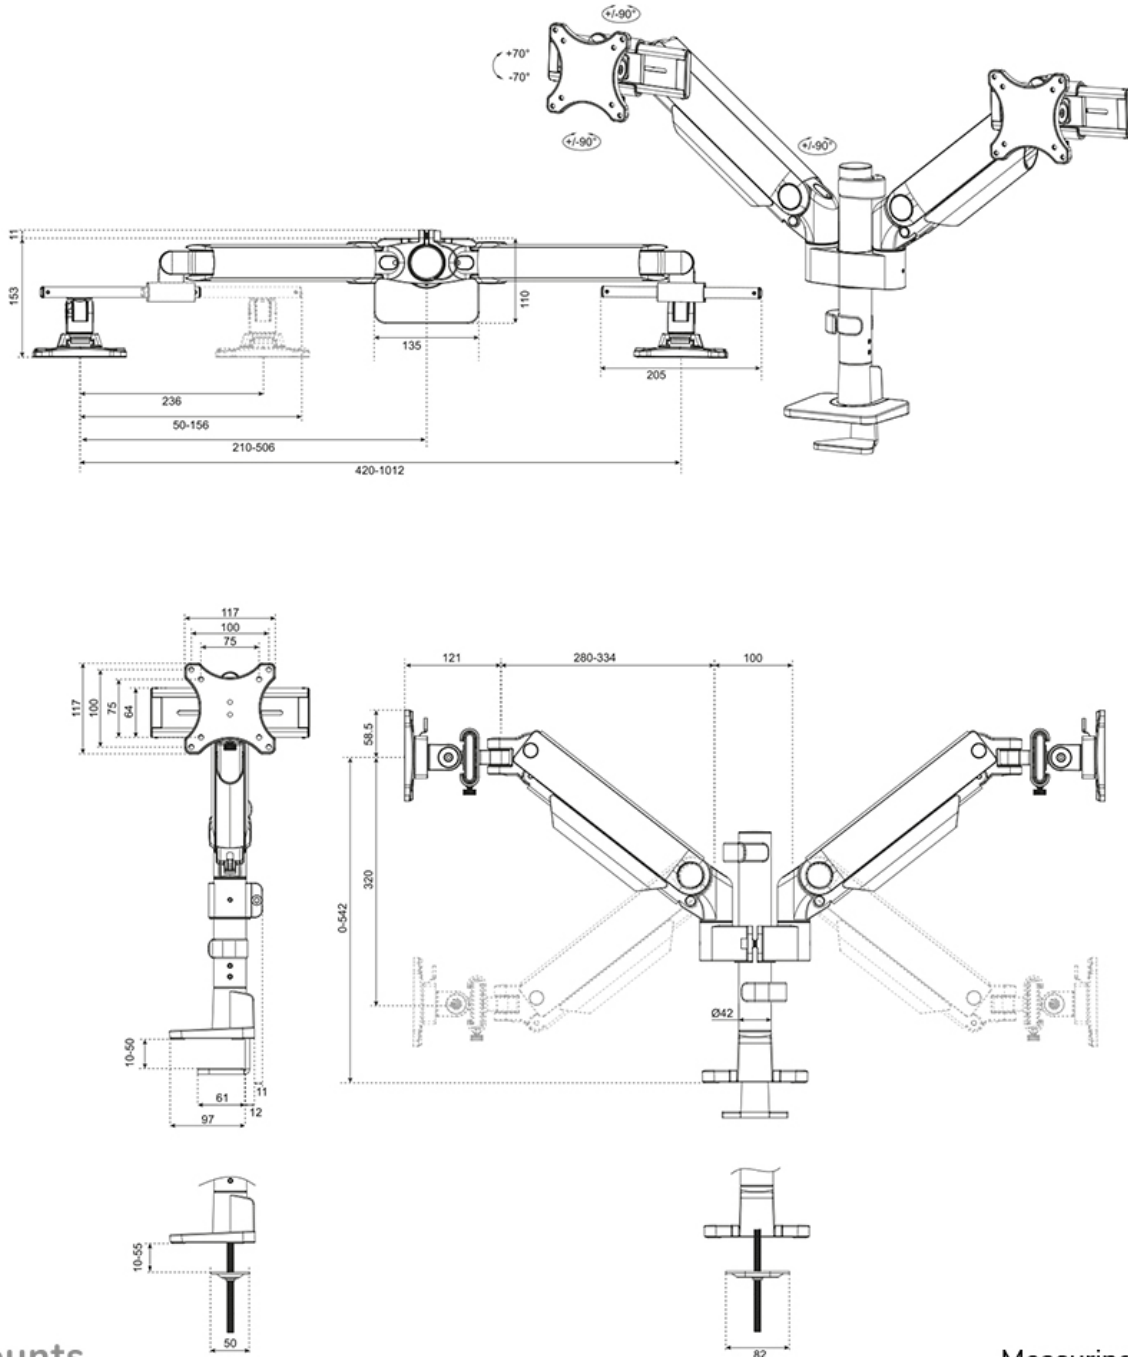

## NEOMOUNTS DS65S-950WH2 MONITORARM 24-34" - GASVEER - TOPFIX - MULTI-INSTELBAAR - 180° - STOP

Neomounts

Neomounts

Neomounts

Measuring unit: mm