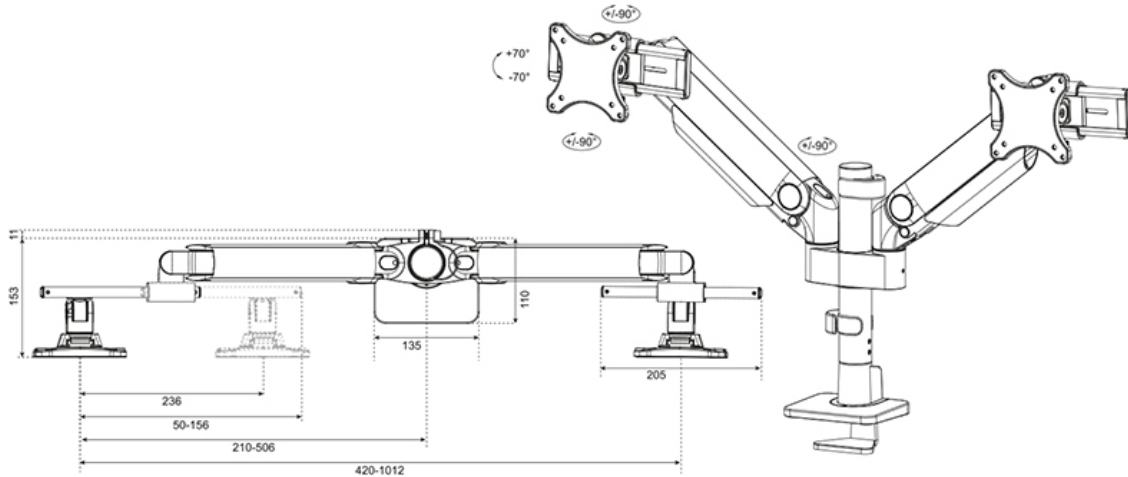

The DS65S-950BL2 includes the convenient 180°-stop mechanism, that prevents the mount from making contact with the wall or separation panel when installed near it. The smart cable management system ensures orderly routing of the cables and a clutter-free workspace.

The elegant black VESA plates of the NEXT One SL integrate stylishly with your screen and are suitable for screens that meet pattern 75x75 or 100x100 mm. For non-standard hole patterns, Neomounts has various VESA optional adapter plates available. The monitor arm is equipped with a Quick-release VESA system and comes with both a topfix clamp and grommet for quick and easy installation.

DS65S-950BL2

NEOMOUNTS DS65S-950BL2 MONITOR ARM 24-34"
 - GAS SPRING - TOPFIX - MULTI-ADJUSTABLE -
 180°-STOP

Neomounts

Measuring unit: mm