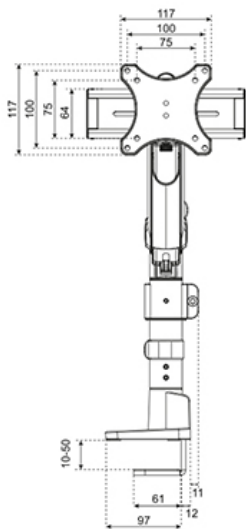

FUNCTIE

Type	Full motion
Height adjustment	0-54,2 cm
Width adjustment	100,4 cm
Depth adjustment	12,1-45,5 cm
Tilt (degrees)	+70°, -70°
Swivel (degrees)	+90°, -90°
Rotate (degrees)	+90°, -90°
Height	59,2 cm
Width	112,9 cm
Depth	16,4 cm
Adjustment type	Gas spring

The elegant black VESA plates of the NEXT One SL integrate stylishly with your screen and are suitable for screens that meet pattern 75x75 or 100x100 mm. For non-standard hole patterns, Neomounts has various VESA optional adapter plates available. The monitor arm is equipped with a Quick-release VESA system and comes with both a topfix clamp and grommet for quick and easy installation.

DS65S-950BL2

NEOMOUNTS DS65S-950BL2 MONITOR ARM 24-34"
 - GAS SPRING - TOPFIX - MULTI-ADJUSTABLE -
 180°-STOP

Neomounts

Measuring unit: mm