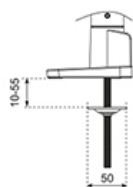

DS65S-950BL2

NEOMOUNTS DS65S-950BL2 MONITOR ARM 24-34"
- GAS SPRING - TOPFIX - MULTI-ADJUSTABLE -
180°-STOP

Neomounts

Measuring unit: mm