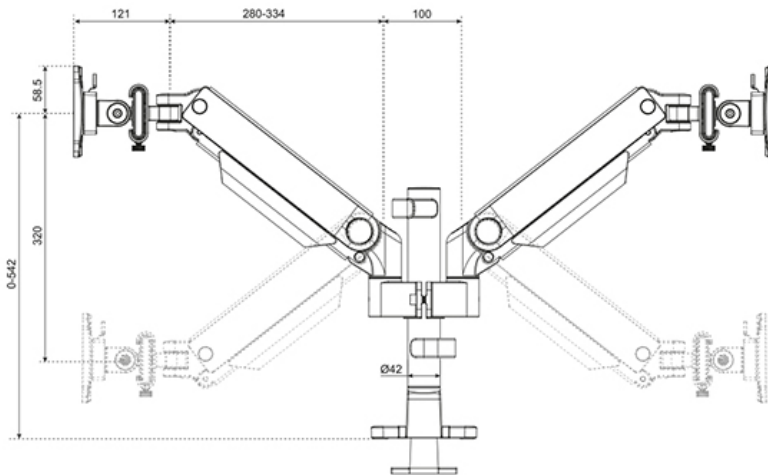

The elegant black VESA plates of the NEXT One SL integrate stylishly with your screen and are suitable for screens that meet pattern 75x75 or 100x100 mm. For non-standard hole patterns, Neomounts has various VESA optional adapter plates available. The monitor arm is equipped with a Quick-release VESA system and comes with both a topfix clamp and grommet for quick and easy installation.

DS65S-950BL2

NEOMOUNTS DS65S-950BL2 MONITOR ARM 24-34"
 - GAS SPRING - TOPFIX - MULTI-ADJUSTABLE -
 180°-STOP

Neomounts

Measuring unit: mm