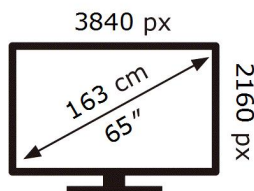

ENERG

SAMSUNG

GQ65S94DAT

90 kWh/1000h

ABCDEF **G**

HDR

149 kWh/1000h

2019/2013