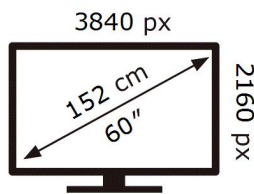

ENERG 

SAMSUNG

UE60DU7100K

98 kWh/1000h

ABCDEF **G**

134 kWh/1000h

2019/2013