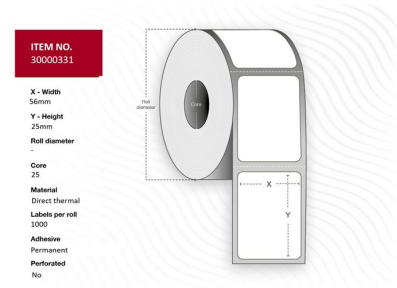

MPN: 30000331-PRO

**Label 56x25 - Core 25. White.  
Top-coated. DT. Permanent. 1.000  
labels per roll. 24 rolls per box  
(Enhanced quality compared to MPN:  
30000331)**

Capture offers a full assortment of thermal labels in various sizes and paper types. For special requests please contact your local sales office.

## Specifications

<b>Features</b>	<b>Adhesive type</b>	Permanent
	<b>Format</b>	Roll
	<b>Perforated</b>	No
	<b>Print technology</b>	Direct thermal
	<b>Product colour</b>	White
<b>Other features</b>	<b>Quantity per box</b>	24000 pc(s)
<b>Packaging content</b>	<b>Labels per roll</b>	1000 pc(s)
	<b>Rolls per pack</b>	24
<b>Vendor information</b>	<b>Brand Name</b>	Capture
<b>Weight &amp; dimensions</b>	<b>Core diameter</b>	2.5 cm
	<b>Label height</b>	2.5 cm
	<b>Label width</b>	5.6 cm