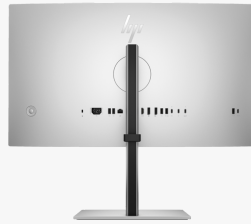

HP Series 7 Pro 27 inch 4K Conferencing Monitor - 727pm PVC Free

Featuring

Intelligent 5MP HDR AI Webcam

The Poly Studio 5MP HDR AI webcam adapts to lighting conditions and always keeps you in focus with built-in AI collaboration features across any OS.

Full-Suite AI Experience

Collaborate confidently with a host of built-in AI webcam features. Auto framing keeps you front and center, background blur minimizes distractions, and auto lock and awake offers added security so you can focus on your conversation, not your tech.

AI Noise Reduction

Upgrade your conference call experience with HP AI-based noise reduction filters. Limit distractions including dogs, sirens, construction, and other meetings so you're heard loud and clear no matter what's happening around you.

Poly Studio Audio with DTS® Virtual:X™

Never miss a beat with the high-quality, immersive sound of 4 speakers with DTS® Virtual:X™ technology – perfect for music, meetings, and more.

4K UHD Resolution

Get lost in the captivating definition and ultra-precise details of 4K UHD on this 27" monitor. The pixel-dense 3840 x 2160 resolution expands your workspace and transforms all your content into a remarkable, lifelike experience.

IPS Black Technology

View brilliant visuals from any angle with deeper colors, darker shadows, and brighter highlights with IPS Black. Enjoy a stunning 2,000:1 contrast ratio – twice that of a traditional IPS – and ultra-wide viewing angles.³

Superb Color Accuracy

For color-critical projects, trust this Pantone-validated™ display with superb color accuracy, achieved by strict factory™ color calibration that ensures over 400 colors achieve a Delta E < 2, making any color difference virtually indistinguishable.

HDR and Wide Color Gamut

Replicate reality on your screen with 98% Display P3, 100% sRGB and VESA DisplayHDR™ 400 for a wide range of vibrant colors and deeper hues that represent colors as they are in the real world.³

HP User Color Recalibration

For professionals who demand exact, consistent, and top-quality color for their monitor, this feature allows users to recalibrate their displays to maintain professional-grade color accuracy throughout the life of the monitor.⁷

Thunderbolt™ 4 Technology

Multitask as a pro with a display that supports up to two 4K monitors through superfast Thunderbolt™ 4 to deliver video and data at speeds up to 40Gpbs while charging devices up to 100W with a single cable for a seamless work setup.¹

Smart KVM and PbP

Boost your productivity with Smart KVM switch that seamlessly detects and switches between two different computers, so you can multi-task with just one keyboard and mouse. Plus, see both devices side-by-side on screen with Picture-by-picture.⁵

More Ports. More Flexibility

More ports mean more capabilities. With Thunderbolt™ 4, USB-C® upstream, HDMI 2.0, DisplayPort™ 1.4 In and Out, RJ-45, 1 USB-C® 3.2 Gen 2, and 5 USB-A 3.2 Gen 2 ports, you can daisy-chain multiple monitors and connect a mouse, keyboard, and more.⁹