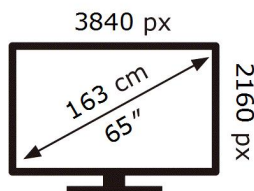

ENERG 

SAMSUNG

UE65DU7110K

110 kWh/1000h

ABCDEF **G**

HDR

169 kWh/1000h

2019/2013