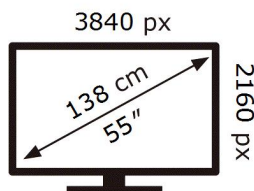

ENERG

SAMSUNG

UE55DU7110K

80 kWh/1000h

ABCDEF **G**

121 kWh/1000h

2019/2013