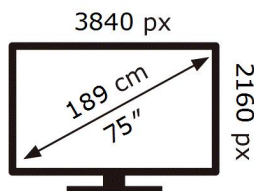

ENERG

SAMSUNG

UE75DU7110K

139 kWh/1000h

ABCDEF **G**

178 kWh/1000h

2019/2013