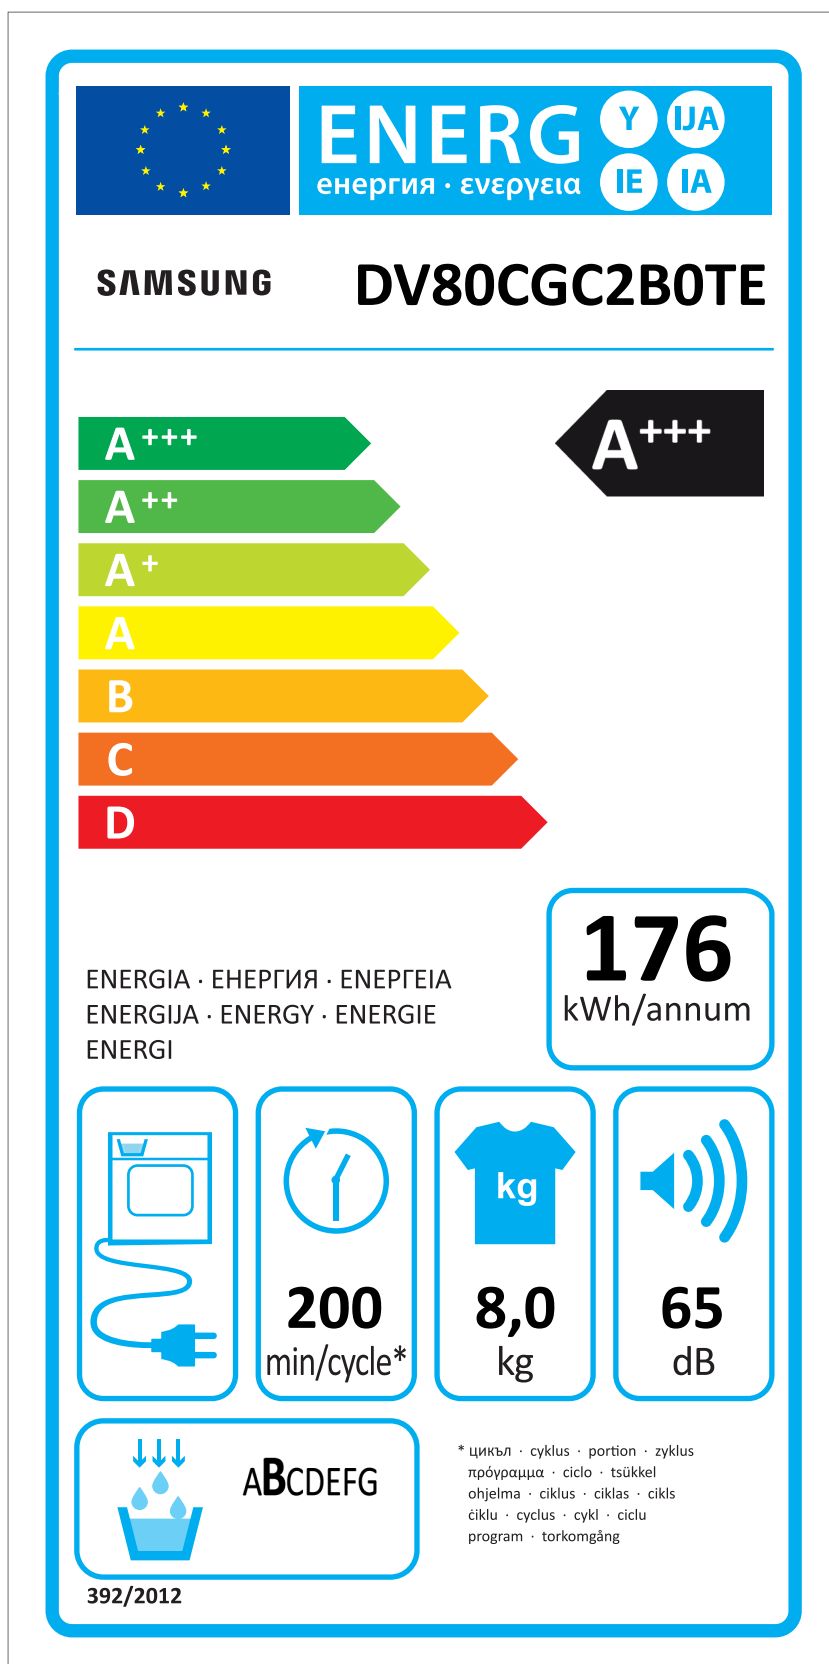

# ERP LABEL ENERGY (DRYER CONDENSER TYPE)

CODE : DC68-03225C  
Size : 110 x 220 (mm)  
Material : ART