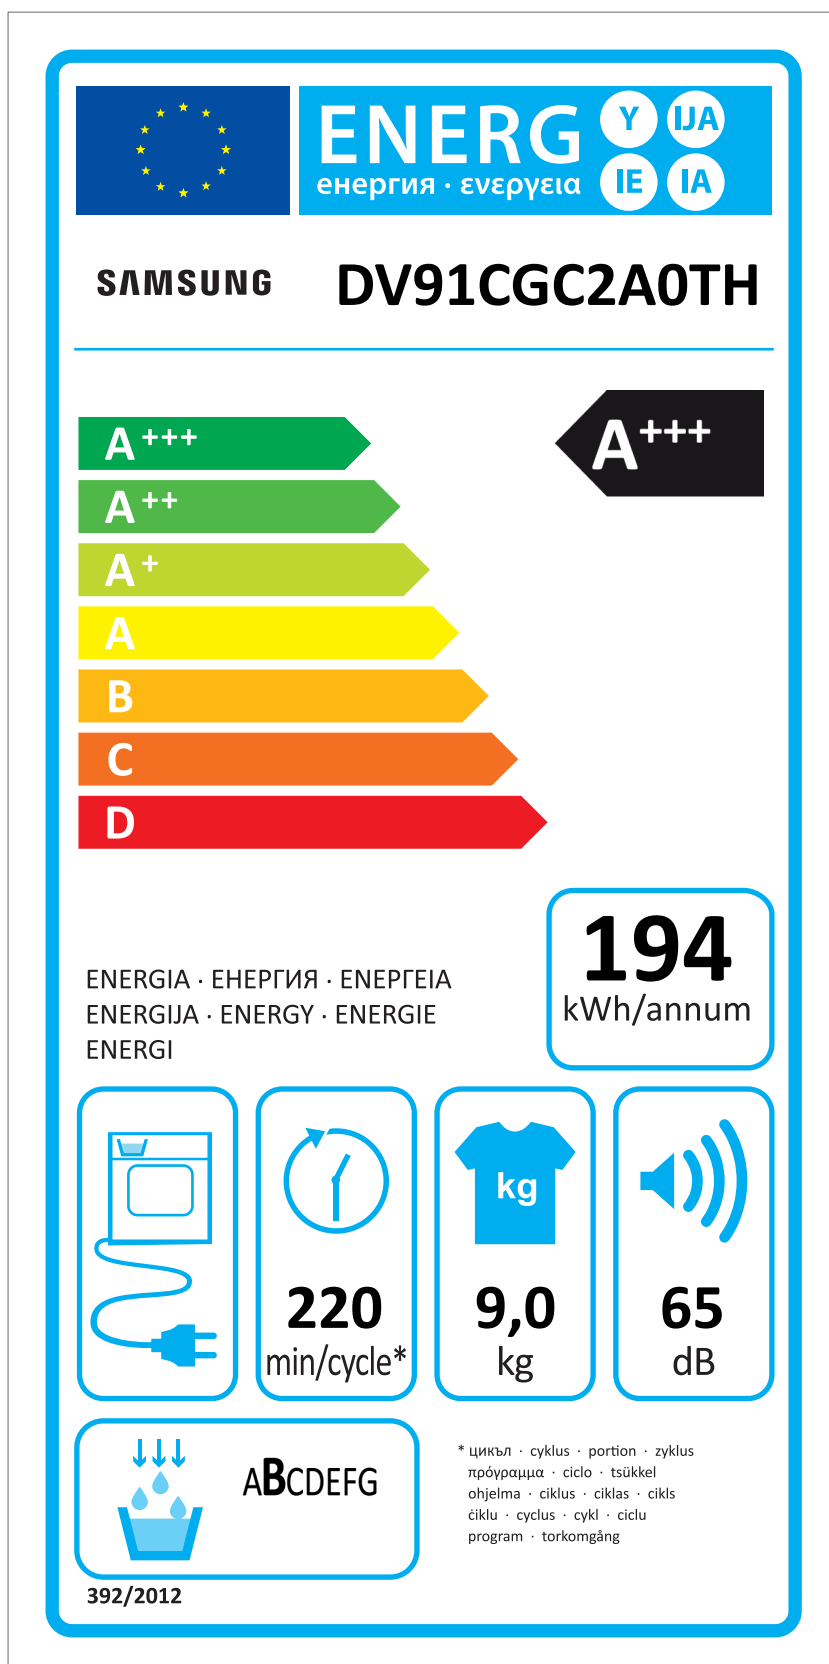

# ERP LABEL ENERGY (DRYER CONDENSER TYPE)

CODE : DC68-03225C  
Size : 110 x 220 (mm)  
Material : ART