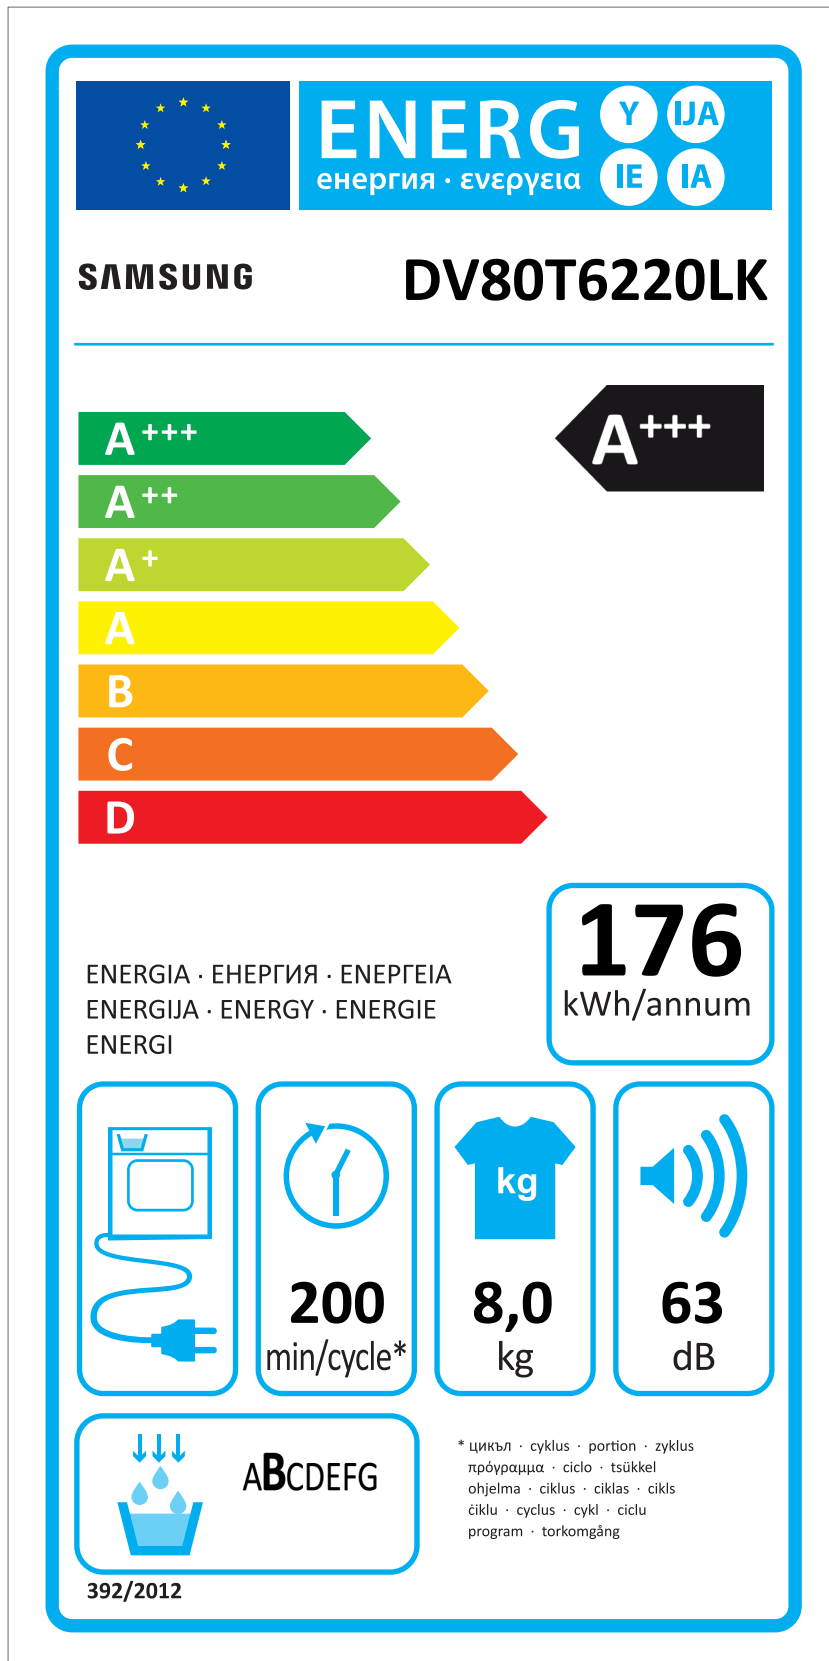

ERP LABEL ENERGY (DRYER CONDENSER TYPE)

CODE : DC68-03225C
Size : 110 x 220 (mm)
Material : ART