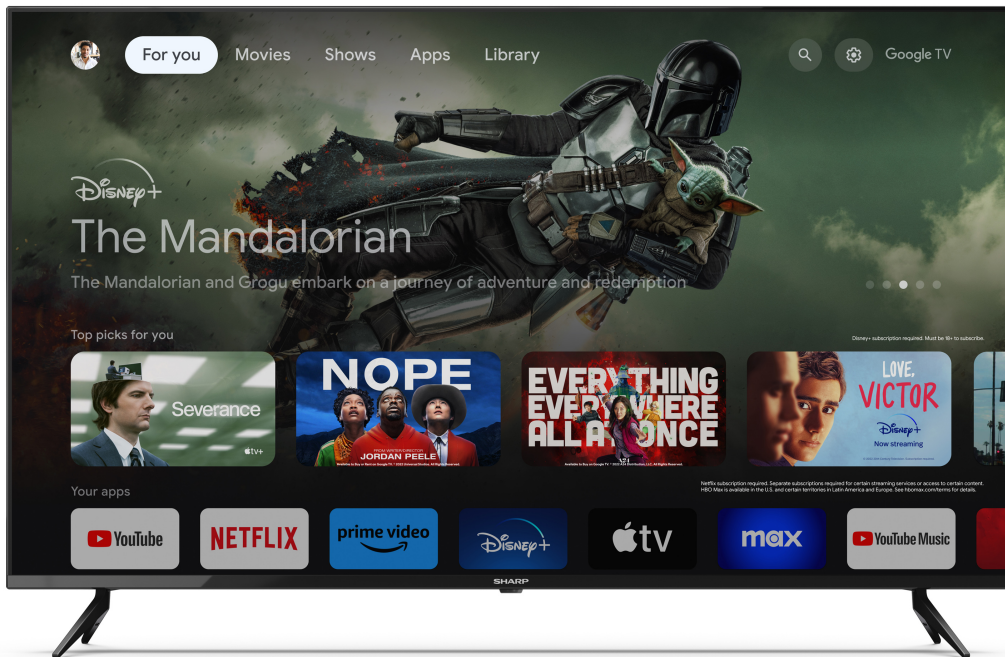

50GL4060E
Ref: 4T-C50GL4060EB

50" 4K ULTRA HD LED GOOGLE TV™

The 50GL4060E is a 4K Ultra High Definition Frameless LED Sharp Google TV™ with exceptional multimedia functionality.

Frameless

Google TV

Dolby
VISION-ATMOS

- 4K Ultra HD Google TV™
- HDMI 2.1 with eARC
- Dolby Vision™ - cinema-inspired HDR
- Dolby Atmos® - full 360° sound experience
- Google Assistant
- Chromecast Built-in
- Bluetooth®

The entertainment you love. With a little help from Google. Sharp Google TV brings together movies, shows and more from across your apps and subscriptions and organizes them just for you.