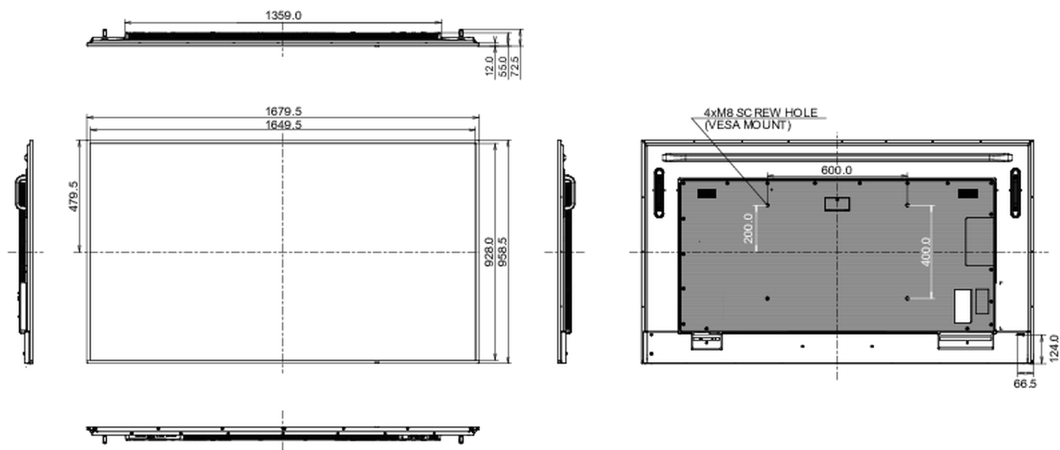

## 09 DIMENSIONS / WEIGHT

<b>Product dimensions</b> W x H x D	1679.5 x 958.5 x 55mm
--	-----------------------

<b>Box dimensions W x H x D</b>	1883 x 1140 x 186mm
<b>Weight (without box)</b>	29kg
<b>Weight (with box)</b>	40.5kg
<b>EAN code</b>	4948570123599

**10 EU ENERGY EFFICIENCY LABEL**

<b>Energy efficiency class (Regulation (EU) 2017/1369)</b>	E
<b>Visible screen diagonal</b>	189cm; 74.5"; (75" segment)
<b>ON mode power consumption</b>	107W
<b>Power in OFF Mode</b>	0.3W off mode