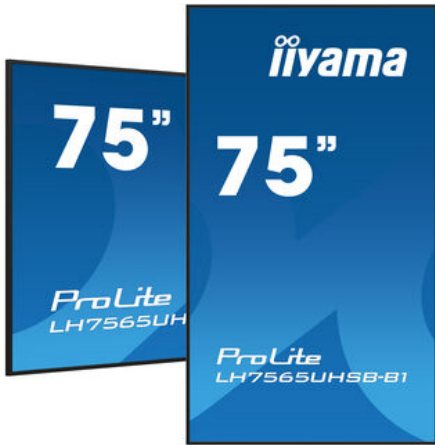

## 09 DIMENSIONS / WEIGHT

<b>Product dimensions</b> W x H x D	1679.5 x 958.5 x 55mm
--	-----------------------

<b>Box dimensions W x H x D</b>	1883 x 1140 x 186mm
<b>Weight (without box)</b>	29kg
<b>Weight (with box)</b>	40.5kg
<b>EAN code</b>	4948570123599

**10 EU ENERGY EFFICIENCY LABEL**

<b>Energy efficiency class (Regulation (EU) 2017/1369)</b>	E
<b>Visible screen diagonal</b>	189cm; 74.5"; (75" segment)
<b>ON mode power consumption</b>	107W
<b>Power in OFF Mode</b>	0.3W off mode