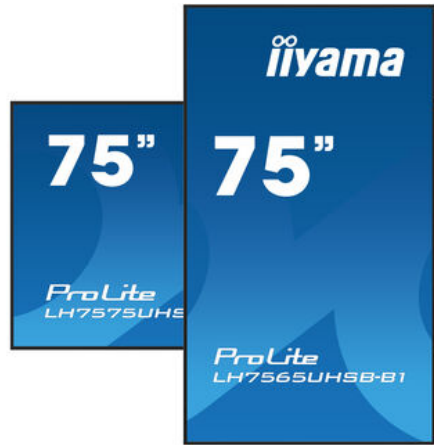

## 09 DIMENSIONS / WEIGHT

<b>Product dimensions</b> W x H x D	1679.5 x 958.5 x 55mm
--	-----------------------

<b>Box dimensions W x H x D</b>	1883 x 1140 x 186mm
<b>Weight (without box)</b>	29kg
<b>Weight (with box)</b>	40.5kg
<b>EAN code</b>	4948570123599

**10 EU ENERGY EFFICIENCY LABEL**

<b>Energy efficiency class (Regulation (EU) 2017/1369)</b>	E
<b>Visible screen diagonal</b>	189cm; 74.5"; (75" segment)
<b>ON mode power consumption</b>	107W
<b>Power in OFF Mode</b>	0.3W off mode