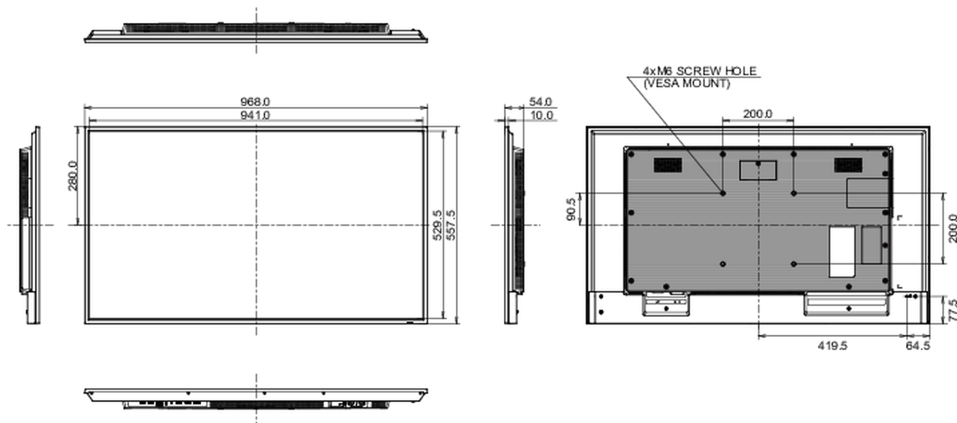

## 09 DIMENSIONS / WEIGHT

<b>Product dimensions</b>	968 x 557 x 54mm
<b>W x H x D</b>	

<b>Box dimensions W x H x D</b>	1075 x 683 x 127mm
<b>Weight (without box)</b>	8.7kg
<b>Weight (with box)</b>	12.2kg
<b>EAN code</b>	4948570123551

## 10 EU ENERGY EFFICIENCY LABEL

**Energy efficiency class (Regulation (EU) 2017/1369)** E

<b>Model</b>	ProLite LH4365UHSB-B1
<b>Visible screen diagonal</b>	108cm; 42.5"; (43" segment)
<b>ON mode power consumption</b>	51W
<b>Power in OFF Mode</b>	0.3W off mode
<b>Resolution</b>	3840 x 2160